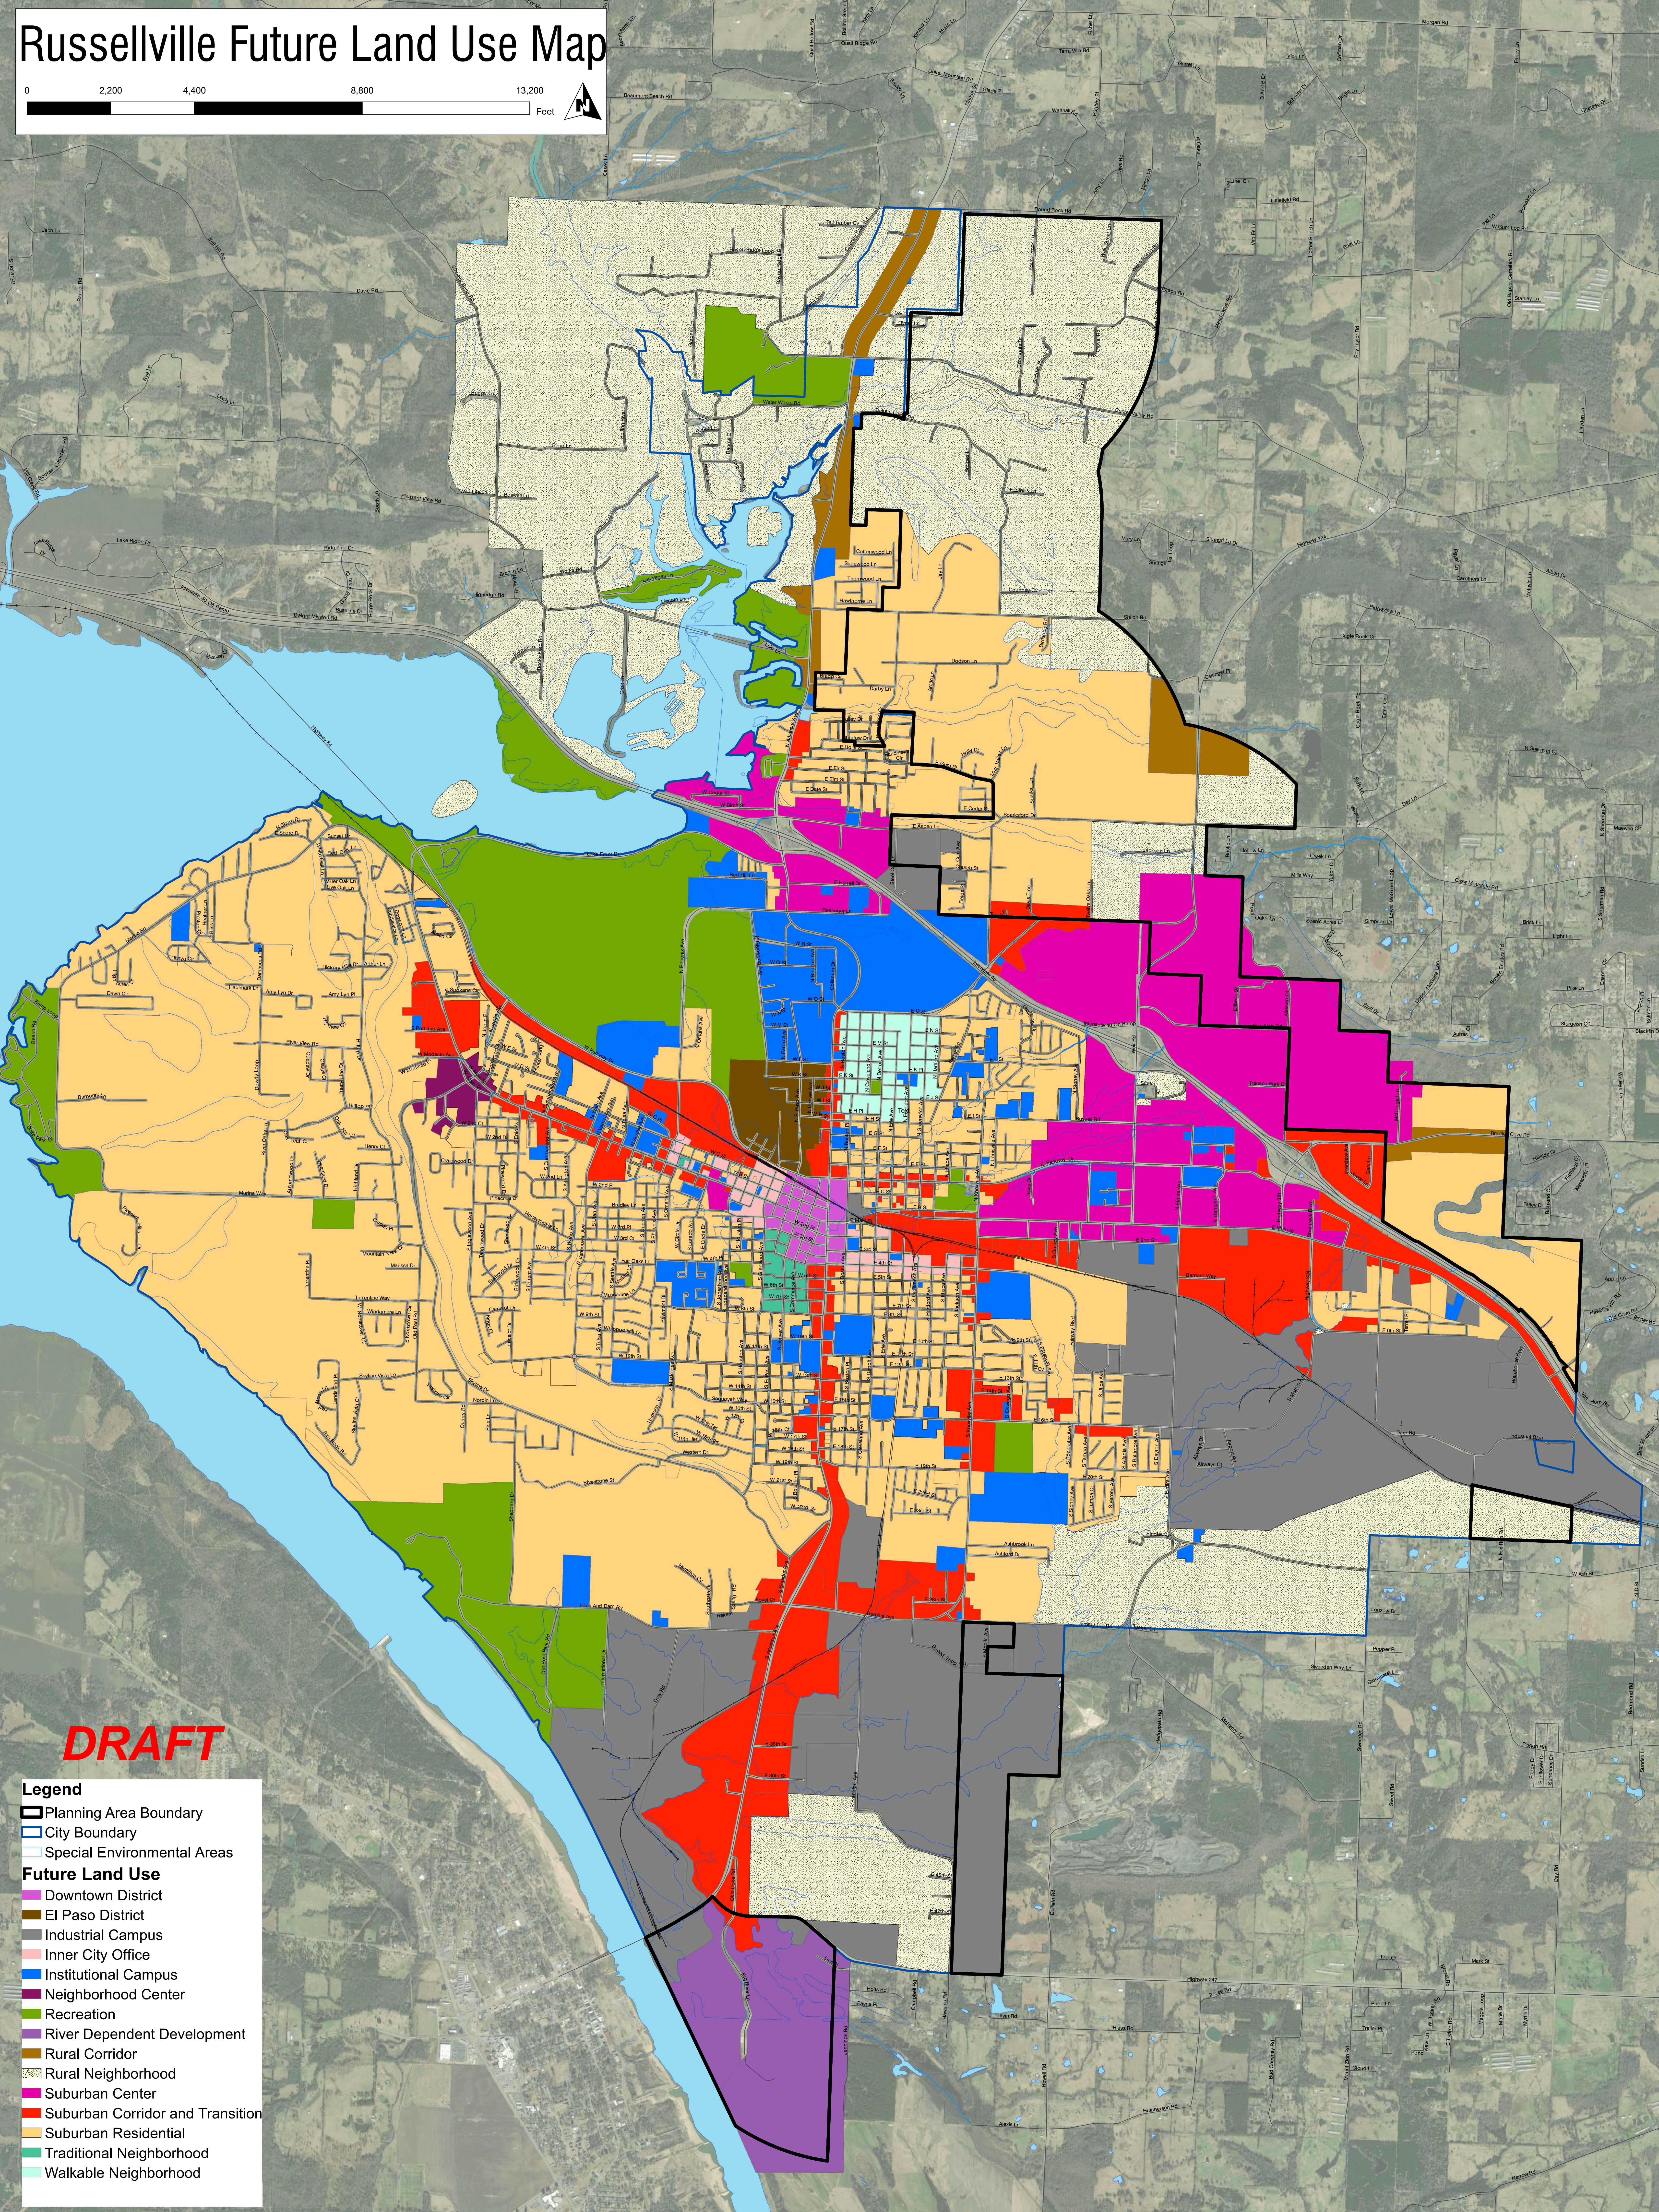

# Russellville Future Land Use Map

**DRAFT**

- Legend**
- Planning Area Boundary
  - City Boundary
  - Special Environmental Areas
  - Future Land Use**
  - Downtown District
  - El Paso District
  - Industrial Campus
  - Inner City Office
  - Institutional Campus
  - Neighborhood Center
  - Recreation
  - River Dependent Development
  - Rural Corridor
  - Rural Neighborhood
  - Suburban Center
  - Suburban Corridor and Transition
  - Suburban Residential
  - Traditional Neighborhood
  - Walkable Neighborhood